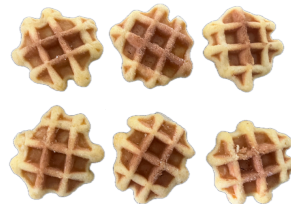

Case UPC: 10857363007934

Item Size: 6g/0.212oz per bite

Items/Case: 667

Case Weight and Dimensions: 8.82lbs and 15" x 11" x 8"

Cases/Pallet (TI HI): 110 (11 x 10)

Vanilla Waffle Bites (Bulk Pack)

Item UPC: 857363007838

Case UPC: 10857363007835

Item Size: 6g/0.212oz

Items/Case: 667

Case Weight and Dimensions: 8.82lbs and 15" x 11" x 8"

Cases/Pallet (TI HI): 110 (11 x 10)

Belgian Waffle Minis, Crisps & Bites

AVAILABLE IN PRIVATE LABEL AND SPECIAL ORDERS